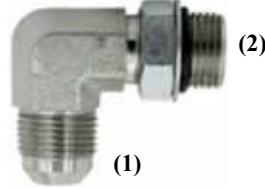

6801

JIC x O-Ring Boss 90° Elbow

(1) JIC male, (2) ORB male
SAE# 070220

Aeroquip 2062 (Reversed)
Parker C50X-S Parker 2503
Weatherhead C5515

Part No.	ΦD(1)	ΦD(2)
6801-02-02	1/8"	1/8"
6801-03-03	3/16"	3/16"
6801-04-02	1/4"	1/8"
6801-04-04	1/4"	1/4"
6801-04-05	1/4"	5/16"
6801-04-06	1/4"	3/8"
6801-04-08	1/4"	1/2"
6801-05-04	5/16"	1/4"
6801-05-05	5/16"	5/16"
6801-05-06	5/16"	3/8"
6801-05-08	5/16"	1/2"
6801-06-04	3/8"	1/4"
6801-06-05	3/8"	5/16"
6801-06-06	3/8"	3/8"
6801-06-08	3/8"	1/2"
6801-06-10	3/8"	5/8"
6801-06-12	3/8"	3/4"
6801-08-04	1/2"	1/4"
6801-08-06	1/2"	3/8"
6801-08-08	1/2"	1/2"
6801-08-10	1/2"	5/8"
6801-08-12	1/2"	3/4"
6801-08-16	1/2"	1"
6801-10-06	5/8"	3/8"
6801-10-08	5/8"	1/2"
6801-10-10	5/8"	5/8"
6801-10-12	5/8"	3/4"
6801-10-16	5/8"	1"
6801-12-06	3/4"	3/8"
6801-12-08	3/4"	1/2"
6801-12-10	3/4"	5/8"
6801-12-12	3/4"	3/4"