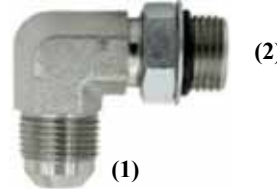

6801

JIC x O-Ring Boss 90° Elbow

(1) JIC male, (2) ORB male
SAE# 070220

Aeroquip 2062 (Reversed)
Parker C50X-S Parker 2503
Weatherhead C5515

Part No.	ΦD(1)	ΦD(2)
6801-12-14	3/4"	7/8"
6801-12-16	3/4"	1"
6801-12-20	3/4"	1-1/4"
6801-14-14	7/8"	7/8"
6801-16-08	1"	1/2"
6801-16-10	1"	5/8"
6801-16-12	1"	3/4"
6801-16-14	1"	7/8"
6801-16-16	1"	1"
6801-16-20	1"	1-1/4"
6801-20-12	1-1/4"	3/4"
6801-20-16	1-1/4"	1"
6801-20-20	1-1/4"	1-1/4"
6801-20-24	1-1/4"	1-1/2"
6801-24-16	1-1/2"	1"
6801-24-20	1-1/2"	1-1/4"
6801-24-24	1-1/2"	1-1/2"
6801-32-32	2"	2"