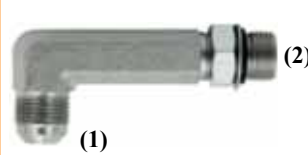

6801

JIC x O-Ring Boss 90° Elbow

(1) JIC male, (2) ORB male
SAE# 070220

Aeroquip 2062 (Reversed)
Parker C50X-S Parker 2503
Weatherhead C5515

Part No.	ΦD(1)	ΦD(2)
6801-12-14	3/4"	7/8"
6801-12-16	3/4"	1"
6801-12-20	3/4"	1-1/4"
6801-14-14	7/8"	7/8"
6801-16-08	1"	1/2"
6801-16-10	1"	5/8"
6801-16-12	1"	3/4"
6801-16-14	1"	7/8"
6801-16-16	1"	1"
6801-16-20	1"	1-1/4"
6801-20-12	1-1/4"	3/4"
6801-20-16	1-1/4"	1"
6801-20-20	1-1/4"	1-1/4"
6801-20-24	1-1/4"	1-1/2"
6801-24-16	1-1/2"	1"
6801-24-20	1-1/2"	1-1/4"
6801-24-24	1-1/2"	1-1/2"
6801-32-32	2"	2"

6801LLL

JIC x O-Ring Boss 90° Elbow, Triple Long

(1) JIC male, (2) ORB male

Part No.	ΦD(1)	ΦD(2)
6801LLL-08-08	1/2"	1/2"

6801L

JIC x O-Ring Boss 90° Elbow, Long

(1) JIC male, (2) ORB male

Part No.	ΦD(1)	ΦD(2)
6801L-04-04	1/4"	1/4"
6801L-04-06	1/4"	3/8"
6801L-06-06	3/8"	3/8"
6801L-08-08	1/2"	1/2"
6801L-08-10	1/2"	5/8"
6801L-10-10	5/8"	5/8"
6801L-12-12	3/4"	3/4"
6801L-16-16	1"	1"