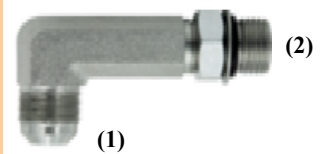

6801

JIC x O-Ring Boss 90° Elbow

(1) JIC male, (2) ORB male
SAE# 070220

Aeroquip 2062 (Reversed)
Parker C50X-S Parker 2503
Weatherhead C5515

Part No.	ΦD(1)	ΦD(2)
6801-12-14	3/4"	7/8"
6801-12-16	3/4"	1"
6801-12-20	3/4"	1-1/4"
6801-14-14	7/8"	7/8"
6801-16-08	1"	1/2"
6801-16-10	1"	5/8"
6801-16-12	1"	3/4"
6801-16-14	1"	7/8"
6801-16-16	1"	1"
6801-16-20	1"	1-1/4"
6801-20-12	1-1/4"	3/4"
6801-20-16	1-1/4"	1"
6801-20-20	1-1/4"	1-1/4"
6801-20-24	1-1/4"	1-1/2"
6801-24-16	1-1/2"	1"
6801-24-20	1-1/2"	1-1/4"
6801-24-24	1-1/2"	1-1/2"
6801-32-32	2"	2"

6801LLL

JIC x O-Ring Boss 90° Elbow, Triple Long

(1) JIC male, (2) ORB male

Part No.	ΦD(1)	ΦD(2)
6801LLL-08-08	1/2"	1/2"

6801L

JIC x O-Ring Boss 90° Elbow, Long

(1) JIC male, (2) ORB male

Part No.	ΦD(1)	ΦD(2)
6801L-04-04	1/4"	1/4"
6801L-04-06	1/4"	3/8"
6801L-06-06	3/8"	3/8"
6801L-08-08	1/2"	1/2"
6801L-08-10	1/2"	5/8"
6801L-10-10	5/8"	5/8"
6801L-12-12	3/4"	3/4"
6801L-16-16	1"	1"

6801LL

JIC x O-Ring Boss 90° Elbow, Double Long

(1) JIC male, (2) ORB male

Part No.	ΦD(1)	ΦD(2)
6801LL-04-04	1/4"	1/4"
6801LL-04-06	1/4"	3/8"
6801LL-06-06	3/8"	3/8"
6801LL-06-08	3/8"	1/2"
6801LL-08-08	1/2"	1/2"
6801LL-08-10	1/2"	5/8"
6801LL-10-10	5/8"	5/8"
6801LL-12-12	3/4"	3/4"
6801LL-16-16	1"	1"
6801LL-20-20	1-1/4"	1-1/4"