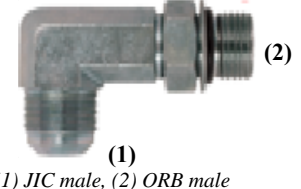

6801LLL

JIC x O-Ring Boss 90° Elbow, Triple Long

(1) JIC male, (2) ORB male

Part No.	ΦD(1)	ΦD(2)
6801LLL-08-08	1/2"	1/2"

6801L

JIC x O-Ring Boss 90° Elbow, Long

(1) JIC male, (2) ORB male

Part No.	ΦD(1)	ΦD(2)
6801L-04-04	1/4"	1/4"
6801L-04-06	1/4"	3/8"
6801L-06-06	3/8"	3/8"
6801L-08-08	1/2"	1/2"
6801L-08-10	1/2"	5/8"
6801L-10-10	5/8"	5/8"
6801L-12-12	3/4"	3/4"
6801L-16-16	1"	1"